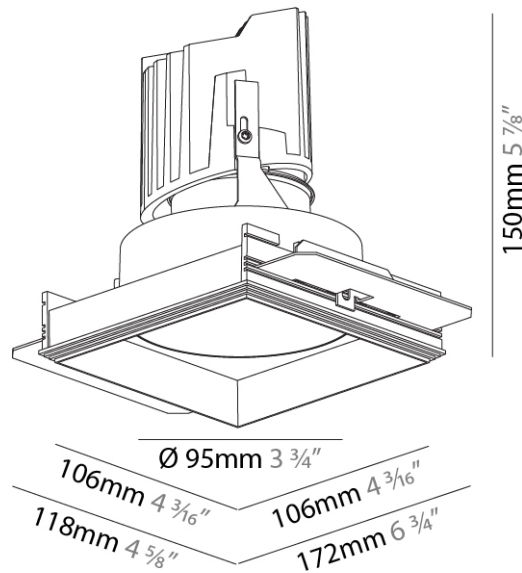

ELECTRICAL

Lamp Type: LED (Zhaga Standard)
Input Wattage (W): 15.5
Total Output Wattage (W): 14.5
Dimming: Tri-Mode (Non-Dimming and Phase Dimming (120Vac only) and 0-10V Dimming)
Driver Included: No
Driver Location: Recessed Housing
Driver Type: Constant Current - Universal
Driver Class: Class 2
Housing: See components
Input Voltage (V): 120 - 277
Constant Current (MA): 500

LED

Number of LEDs: 1
Color Temperature (°K): 2700 / 3000 / 3500 / 4000
Max. Delivered Lumen (lm): 940 / 980 / 1029 / 1050
Nominal Lumen (lm): 1386 / 1438 / 1511 / 1542
CRI: >90 CRI
Efficiency (%): 87.9 / 88.4 / 87.9
Lamp Life (hrs): 50000
Upon Request: RGB-W Tunable White Special Color Temperature Special LED

OPTICAL

Reflector°: 20 / 40 / 60
Upon Request: Special Beam Angles

RATINGS AND CERTIFICATIONS

Available for international specifications by adding 'INT' at the end of the existing Model #. For assistance on 'custom' specifications, contact zteam@zaneen.com. In a constant effort to supply the best product, we reserve the right to change specifications or materials without notice. The most recent specification sheets are found at zaneen.com

IP rating: IP20