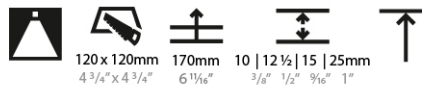

ELECTRICAL

Lamp Type: LED (Zhaga Standard)
Input Wattage (W): 15.5
Total Output Wattage (W): 14.5
Dimming: Tri-Mode (Non-Dimming and Phase Dimming (120Vac only) and 0-10V Dimming)
Driver Included: No
Driver Location: Recessed Housing
Driver Type: Constant Current - Universal
Driver Class: Class 2
Housing: See components
Input Voltage (V): 120 - 277
Constant Current (MA): 500

LED

Number of LEDs: 1
Color Temperature (°K): 2700 / 3000 / 3500 / 4000
Max. Delivered Lumen (lm): 940 / 980 / 1029 / 1050
Nominal Lumen (lm): 1386 / 1438 / 1511 / 1542
CRI: >90 CRI
Efficiency (%): 87.9 / 88.4 / 87.9
Lamp Life (hrs): 50000
Upon Request: RGB-W Tunable White Special Color Temperature Special LED

OPTICAL

Reflector°: 20 / 40 / 60
Upon Request: Special Beam Angles

RATINGS AND CERTIFICATIONS

Available for international specifications by adding 'INT' at the end of the existing Model #. For assistance on 'custom' specifications, contact zteam@zaneen.com. In a constant effort to supply the best product, we reserve the right to change specifications or materials without notice. The most recent specification sheets are found at zaneen.com

IP rating: IP20