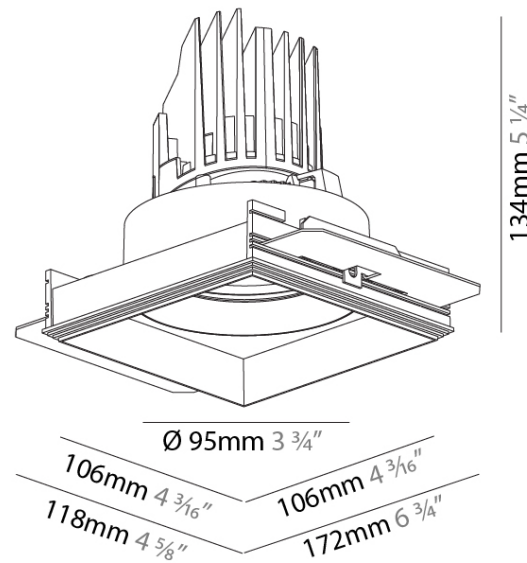

ELECTRICAL

Lamp Type: LED (Zhaga Standard)
Input Wattage (W): 16.5
Total Output Wattage (W): 14.5
Dimming: Tri-Mode (Non-Dimming and Phase Dimming (120Vac only) and 0-10V Dimming)
Driver Included: No
Driver Location: Recessed Housing
Driver Type: Constant Current - Universal
Driver Class: Class 2
Housing: See components
Input Voltage (V): 120 - 277
Constant Current (MA): 500

LED

Number of LEDs: 1
Color Temperature (°K): 2700 / 3000 / 3500 / 4000
Max. Delivered Lumen (lm): 940 / 980 / 1029 / 1050
Nominal Lumen (lm): 1386 / 1438 / 1511 / 1542
CRI: >90 CRI
Efficiency (%): 87.9 / 88.4 / 87.9
Lamp Life (hrs): 50000
Upon Request: RGB-W Tunable White Special Color Temperature Special LED

OPTICAL

Reflector: 20 / 40 / 60
Adjustability: Rotational 355°; Tilt 30°
Upon Request: Special Beam Angles

RATINGS AND CERTIFICATIONS

Zaneen Lighting Inc. © 2024, T 1-800-388-3382, F 416-247-9319, www.zaneen.com

Available for international specifications by adding "INT" at the end of the existing Model #. For assistance on 'custom' specifications, contact zteam@zaneen.com. In a constant effort to supply the best product, we reserve the right to change specifications or materials without notice. The most recent specification sheets are found at zaneen.com
IP rating: IP20