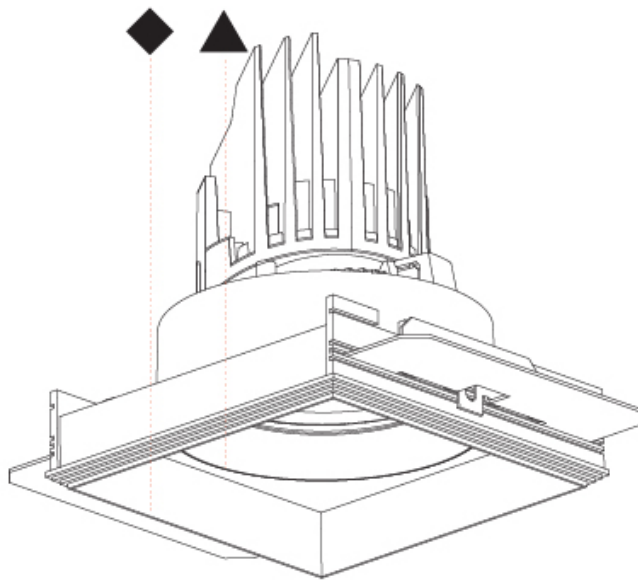

BIONIQ SQUARE ADJUSTABLE TRIMLESS

A37884-

PROJECT	_____
TYPE	_____
SPECIFIER	_____
QUANTITY	_____
DATE	_____