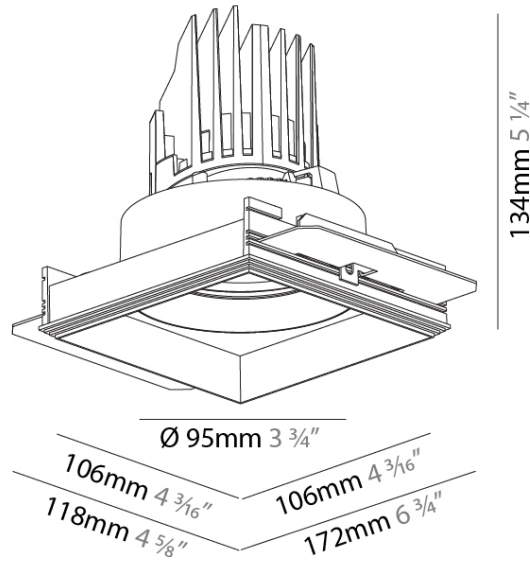

ELECTRICAL

Lamp Type: LED (Zhaga Standard)
Input Wattage (W): 13.2 (2700K) / 16.5
Total Output Wattage (W): 12 (2700K) / 15
Dimming: Tri-Mode (Non-Dimming and Phase Dimming (120Vac only) and 0-10V Dimming)
Driver Included: No
Driver Location: Recessed Housing
Driver Type: Constant Current - Universal
Driver Class: Class 2
Housing: See components
Input Voltage (V): 120 - 277
Constant Current (MA): 350

LED

Number of LEDs: 1
Color Temperature (°K): 2700 / 3000 / 3500 / 4000
Max. Delivered Lumen (lm): 850 / 950 / 1019 / 1040
Nominal Lumen (lm): 960 / 1070 / 1156 / 1180
CRI: >90 CRI
Efficiency (%): 88.5
Lamp Life (hrs): 50000
Upon Request: RGB-W Tunable White Special Color Temperature Special LED

OPTICAL

Reflector: 10
Adjustability: Rotational 355°; Tilt 30°
Upon Request: Special Beam Angles

RATINGS AND CERTIFICATIONS

Zaneen Lighting Inc. © 2021, T 1-800-380-3382, F 416-247-9319, www.zaneen.com

Available for international specifications by adding "INT" at the end of the existing Model #. For assistance on 'custom' specifications, contact zteam@zaneen.com. In a constant effort to supply the best product, we reserve the right to change specifications or materials without notice. The most recent specification sheets are found at zaneen.com
IP rating: IP20